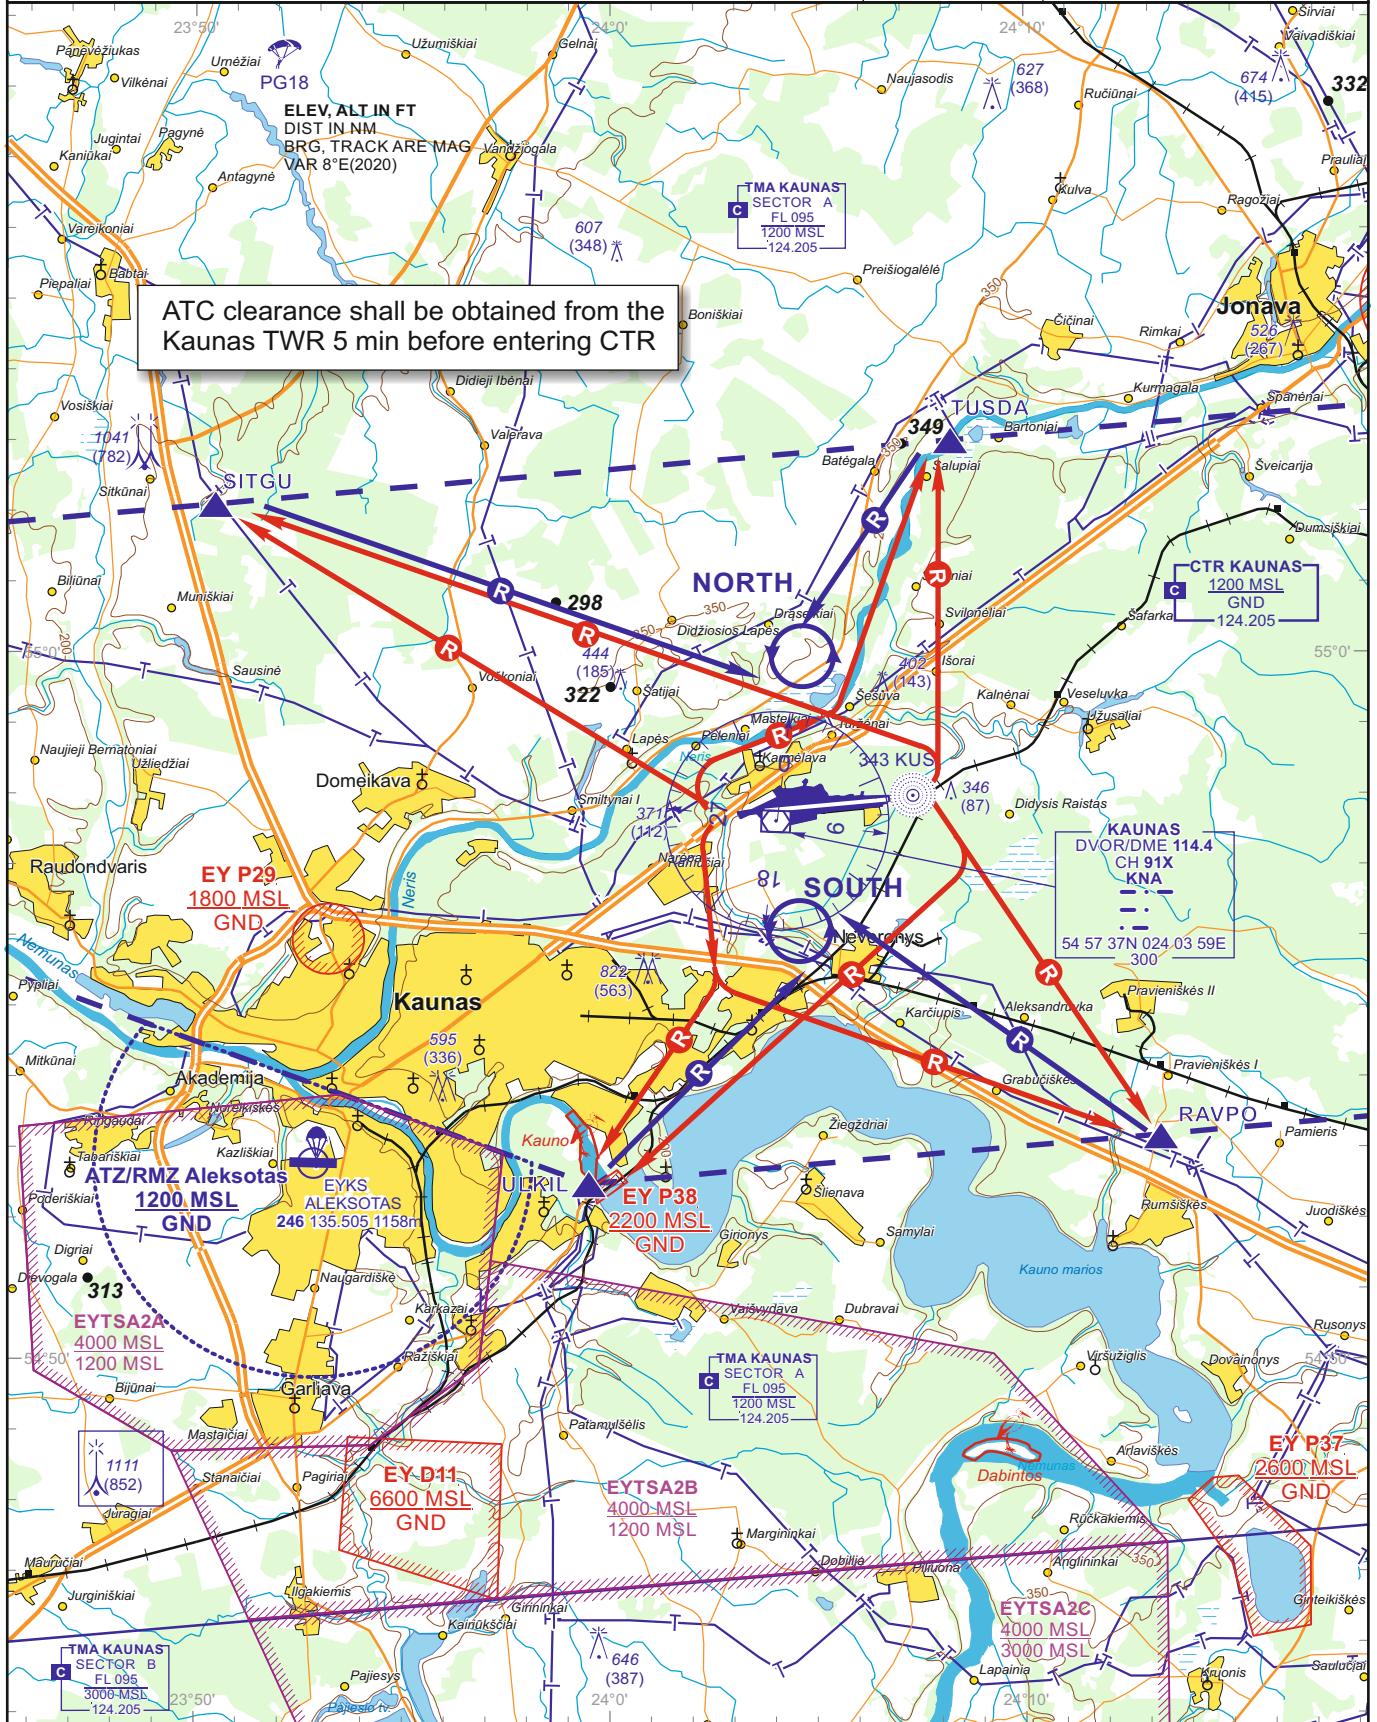

VISUAL APPROACH CHART - ICAO TRANSITION LEVEL By ATC TRANSITION ALT 5000	AERODROME ELEV 259 DTHR RWY 08-ELEV 239 DTHR RWY 26-ELEV 258 HEIGHTS RELATED TO AD ELEV	TWR 124.205	KAUNAS (EYKA) RWY 08/26
		118.505	
		ATIS 129.055	
		INFO 124.605	

PAPI(MEHT)	
RWY 08:	Left 3.0° (61 FT)
RWY 26:	Left 3.0° (61 FT)

Changes:

SPECIALUSIS TUŠČIAS PUSLAPIS

THIS PAGE INTENTIONALLY LEFT BLANK