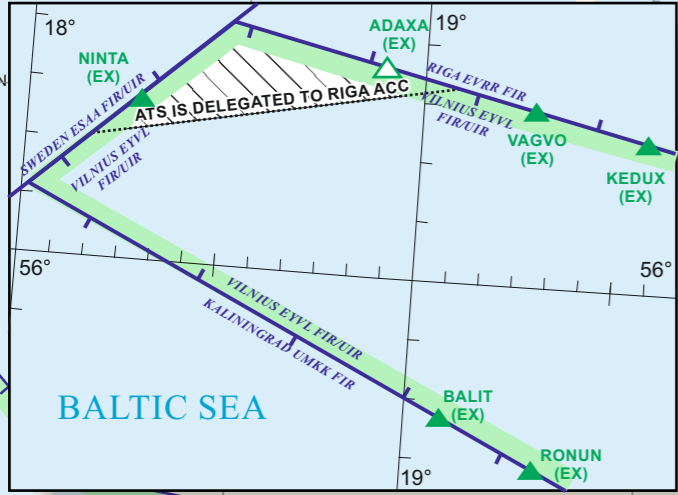

EN-ROUTE CHART - FREE ROUTE AIRSPACE (FL 095 - FL 660)

LAMBERT CONFORMAL CONIC PROJECTION

Changes: TMA Vilnius; REP MURUN and TAGOL; REP ATMEZ and PIFBO added; HLDG MURUN withdrawn; HLDG PIFBO added; ALTN CH withdrawn.