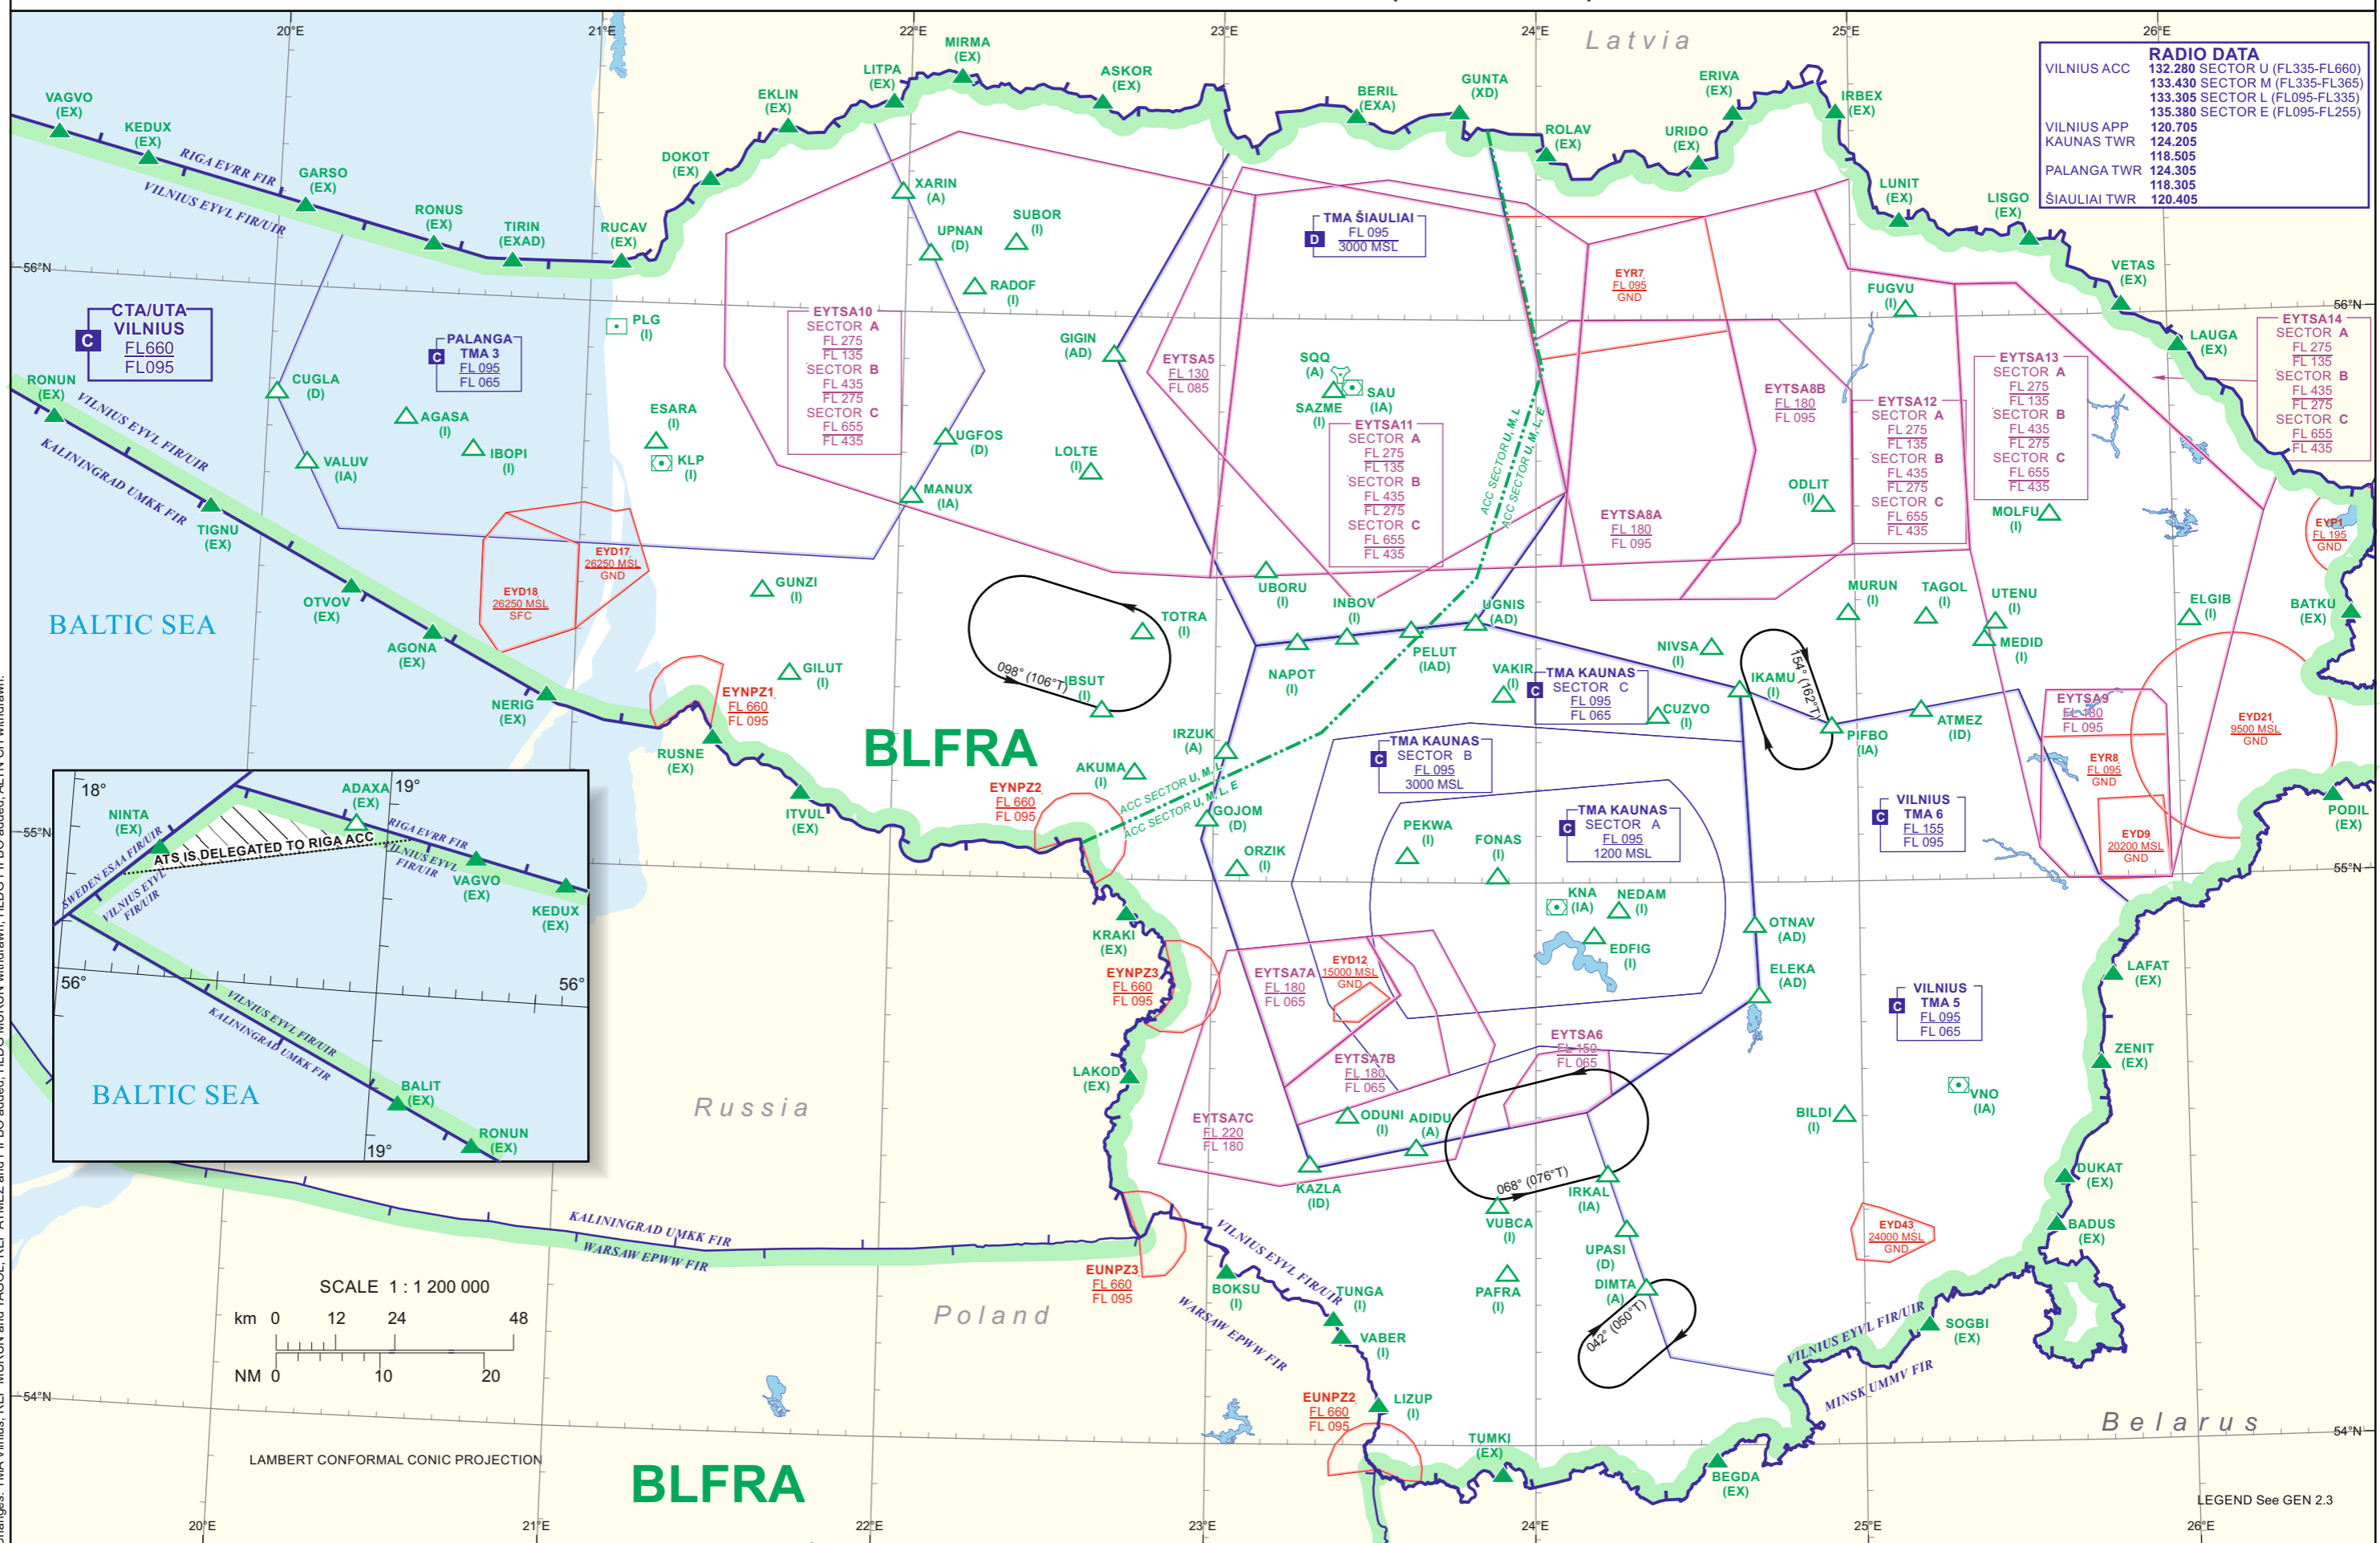

EN-ROUTE CHART - FREE ROUTE AIRSPACE (FL 095 - FL 660)

LAMBERT CONFORMAL CONIC PROJECTION

Changes: TMA Vilnius; REP MURUN and TAGOL; REP ATMEZ and PIFBO added; HLDG MURUN withdrawn; HLDG PIFBO added; ALTN CH withdrawn.

SPECIALUSIS TUŠČIAS PUSLAPIS

*THIS PAGE INTENTIONALLY LEFT BLANK*