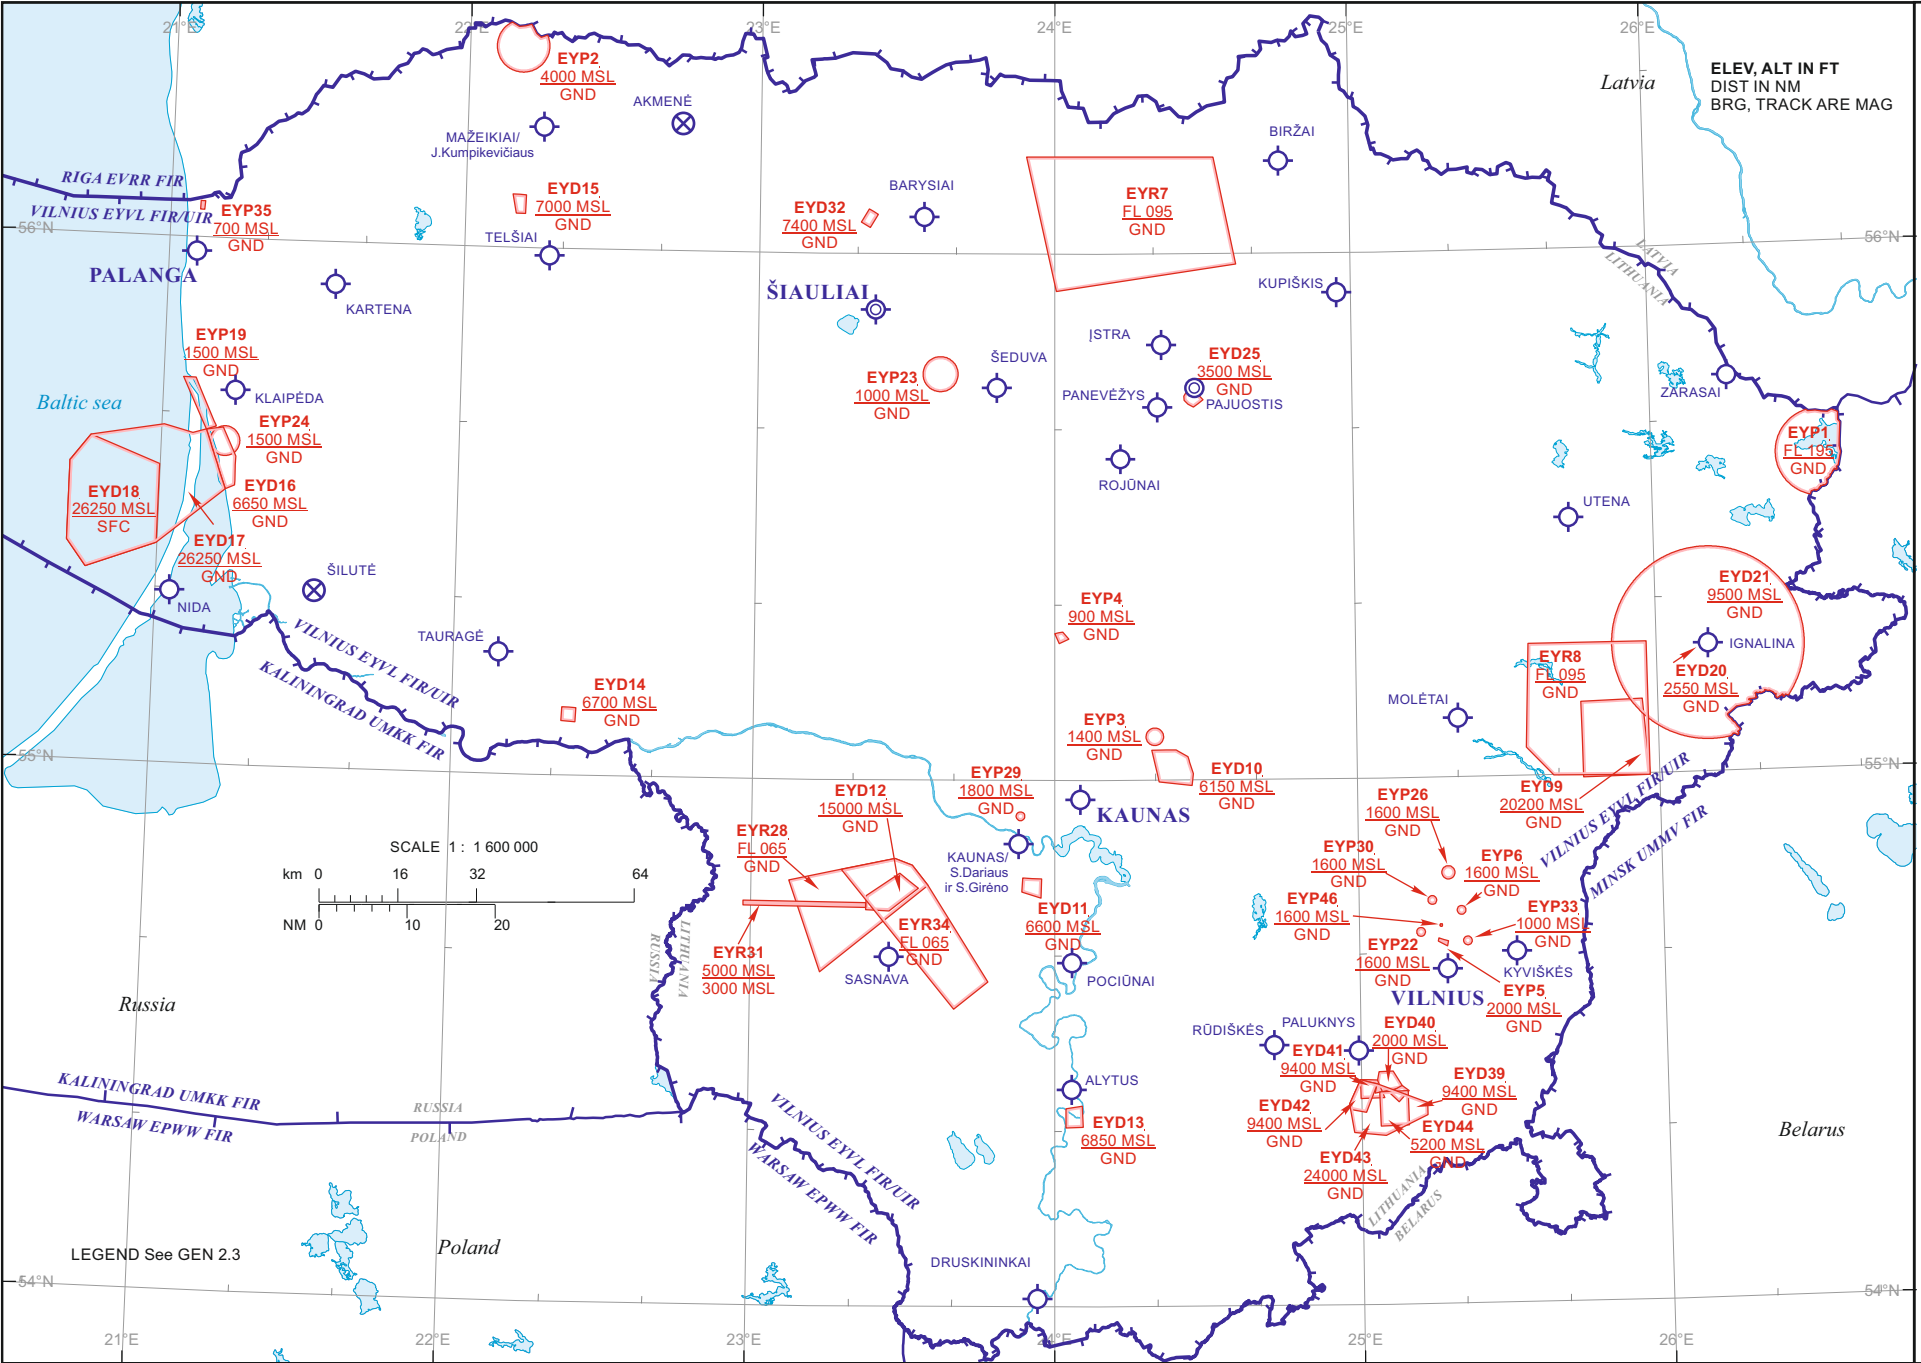

Changes: EYP45 withdrawn; EYP46 added.

25 DEC 2025

©2025 ORO NAVIGACIJA

AIRAC AMDT 04/25

DRAUDŽIAMOS, RIBOJIMŲ IR PAVOJINGOS ZONOS  
PROHIBITED, RESTRICTED AND DANGER AREAS

AIP LITHUANIA

ENR 6.05-1

ELEV, ALT IN FT  
DIST IN NM  
BRG, TRACK ARE MAG

SPECIALUSIS TUŠČIAS PUSLAPIS

*THIS PAGE INTENTIONALLY LEFT BLANK*